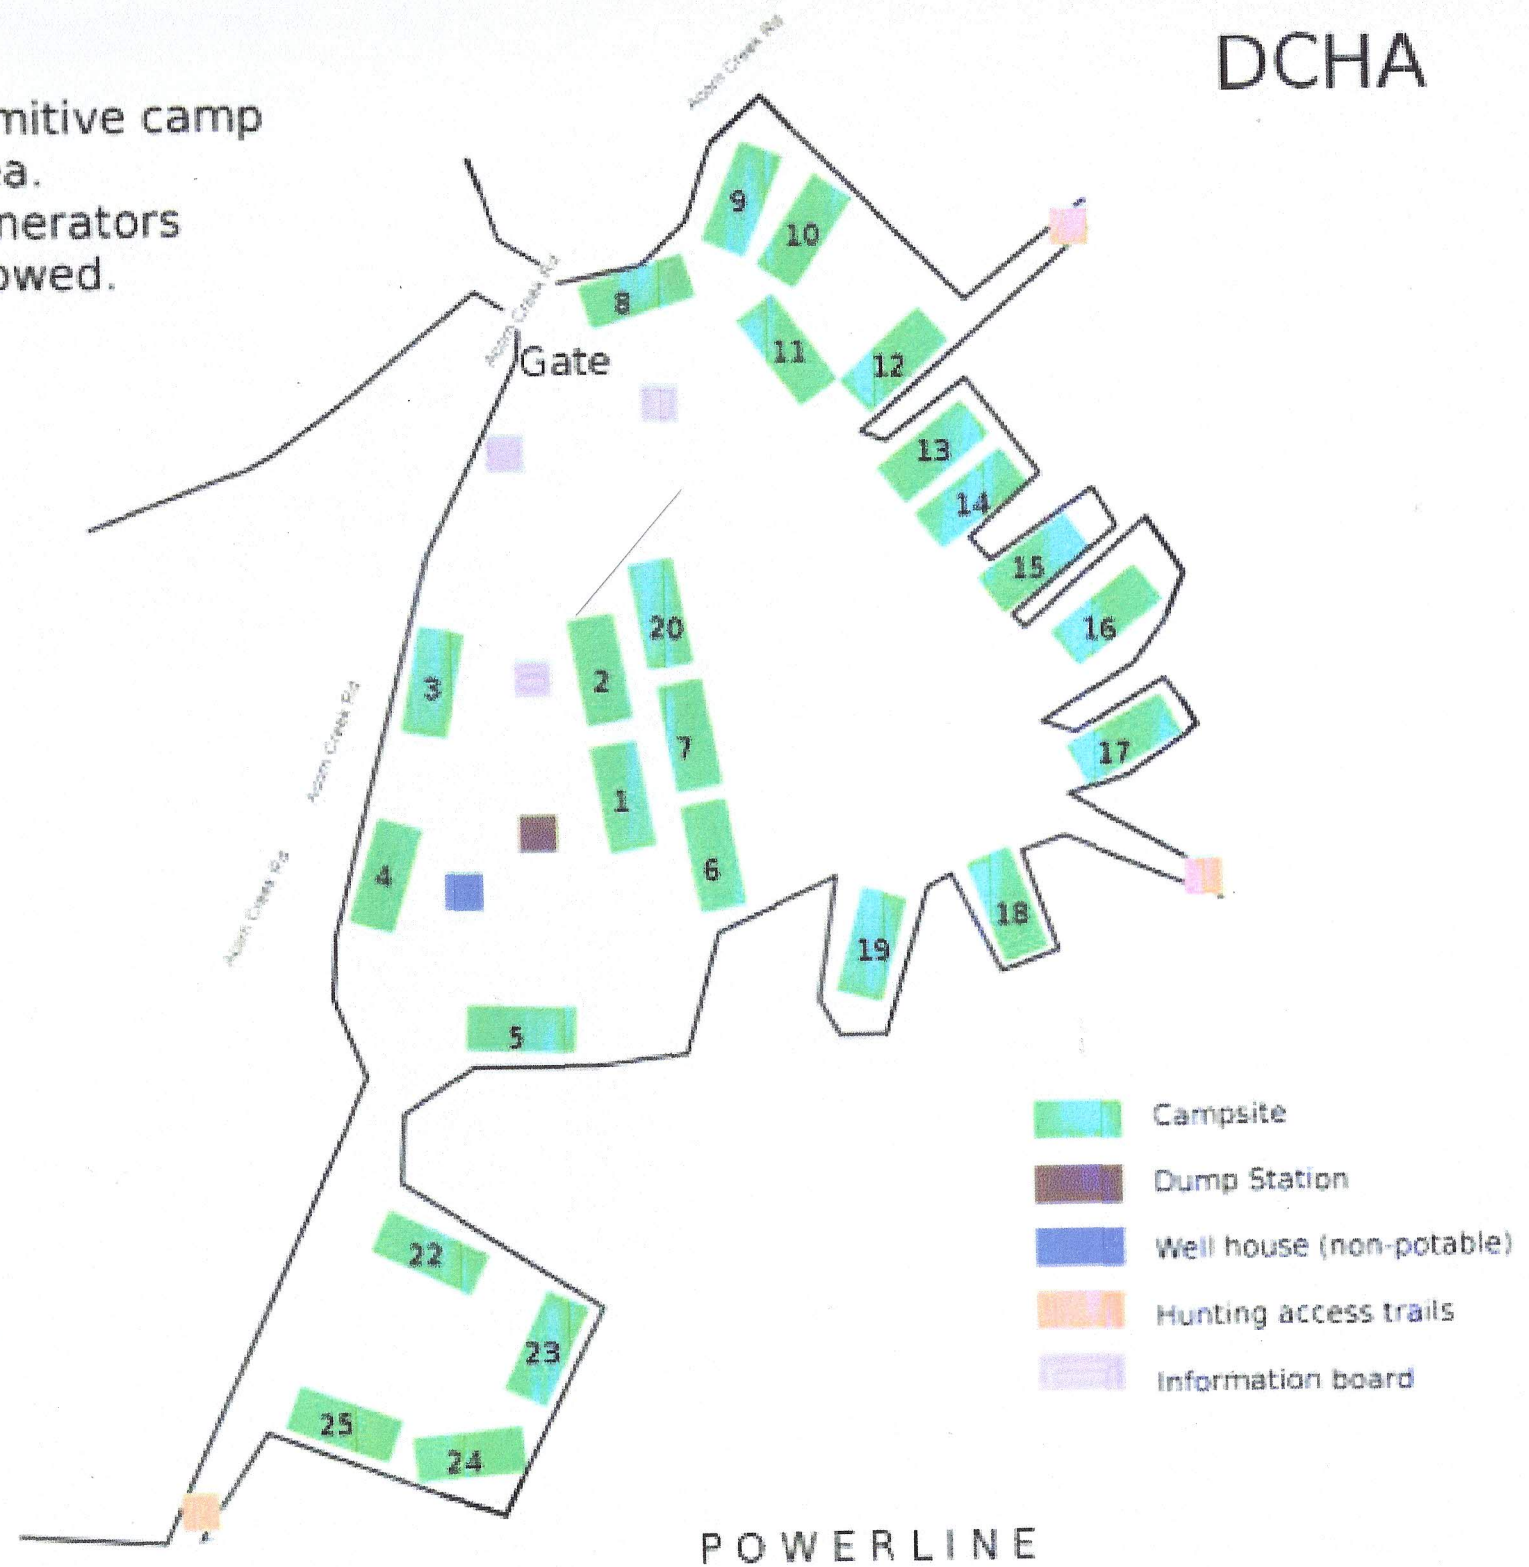

Primitive camp area.
Generators allowed.

Whitesburg Camp
Includes:
Whitesburg
Acorn Creek 650
Acorn Creek 260
Springer Road
25 electric connections

POWERLINE