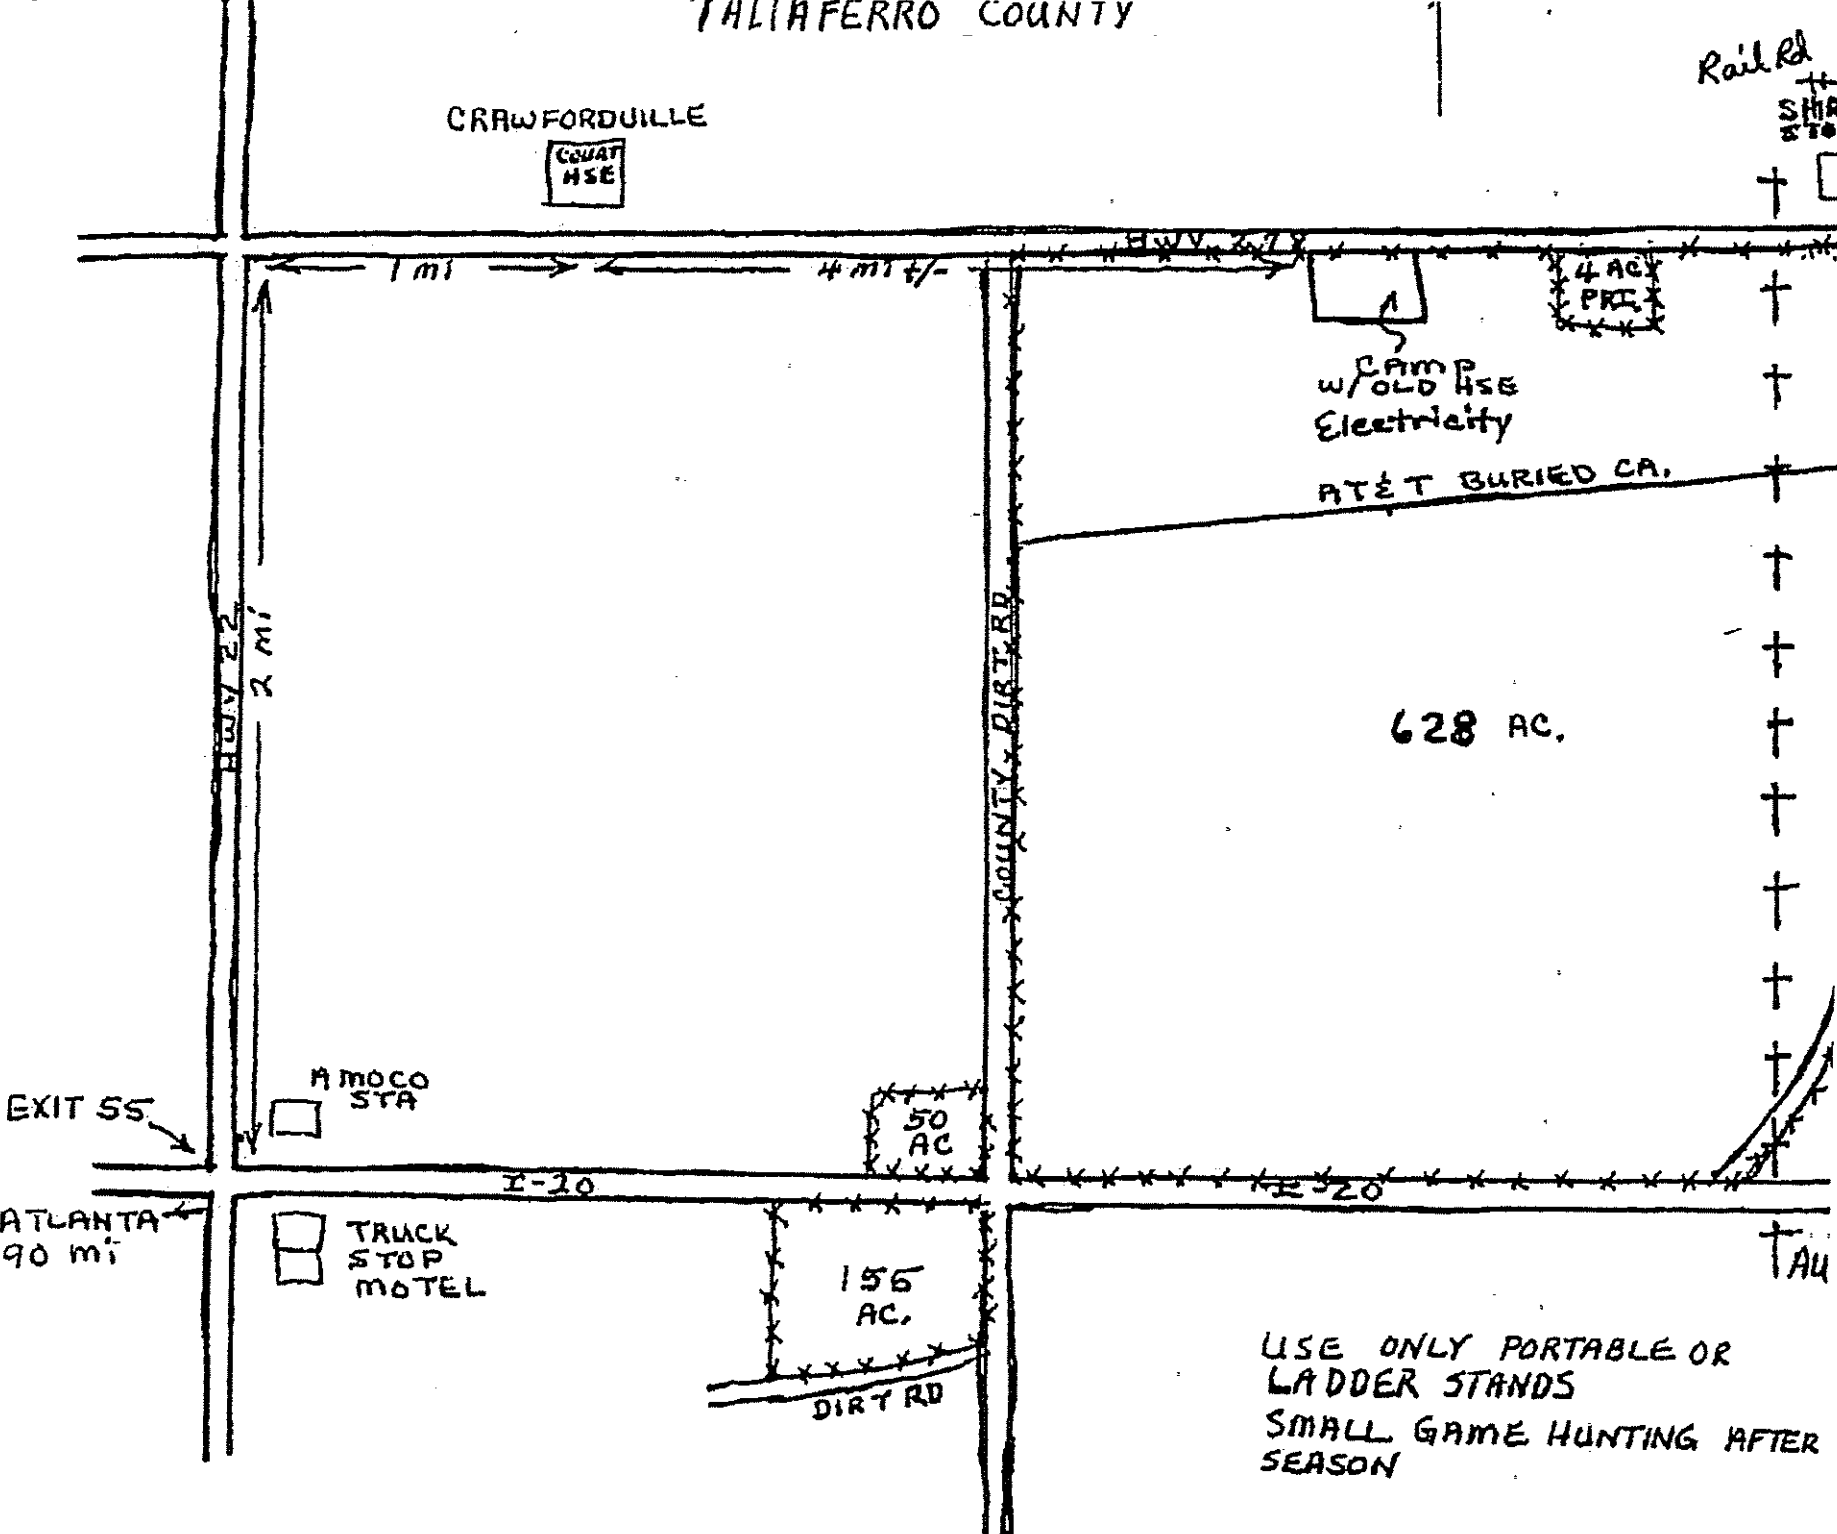

TALIAFERRO COUNTY

CRAWFORDVILLE

COUNTY
HSE

Rail Rd
SHR
STO

4 AC
PRI

CAMP
w/ OLD HSE
Electricity

AT & T BURIED CA.

628 AC.

50
AC

156
AC.

USE ONLY PORTABLE OR
LADDER STANDS
SMALL GAME HUNTING AFTER
SEASON

EXIT 55

ATLANTA
90 mi

HWY 22
2 mi

1 mi 4 mi +/-

I-20

I-20

COUNTY R12 RR

DIRT RD

TAU